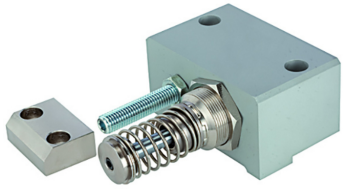

# K-EINST ENDLAG STOSSDAEMPFER

Adjustable limit switch and shock absorber

Modelis  
Anodised aluminium

## Produkts

Apzīmējums	Ø virzulis	Modelis
K- 07 15 22 29	16 mm	1 kit for mounting
K- 07 15 22 30	25 mm	1 kit for mounting
K- 07 15 22 31	32 mm	1 kit for mounting
K- 07 15 22 32	40 mm	1 kit for mounting
K- 07 15 22 33	63 mm	1 kit for mounting